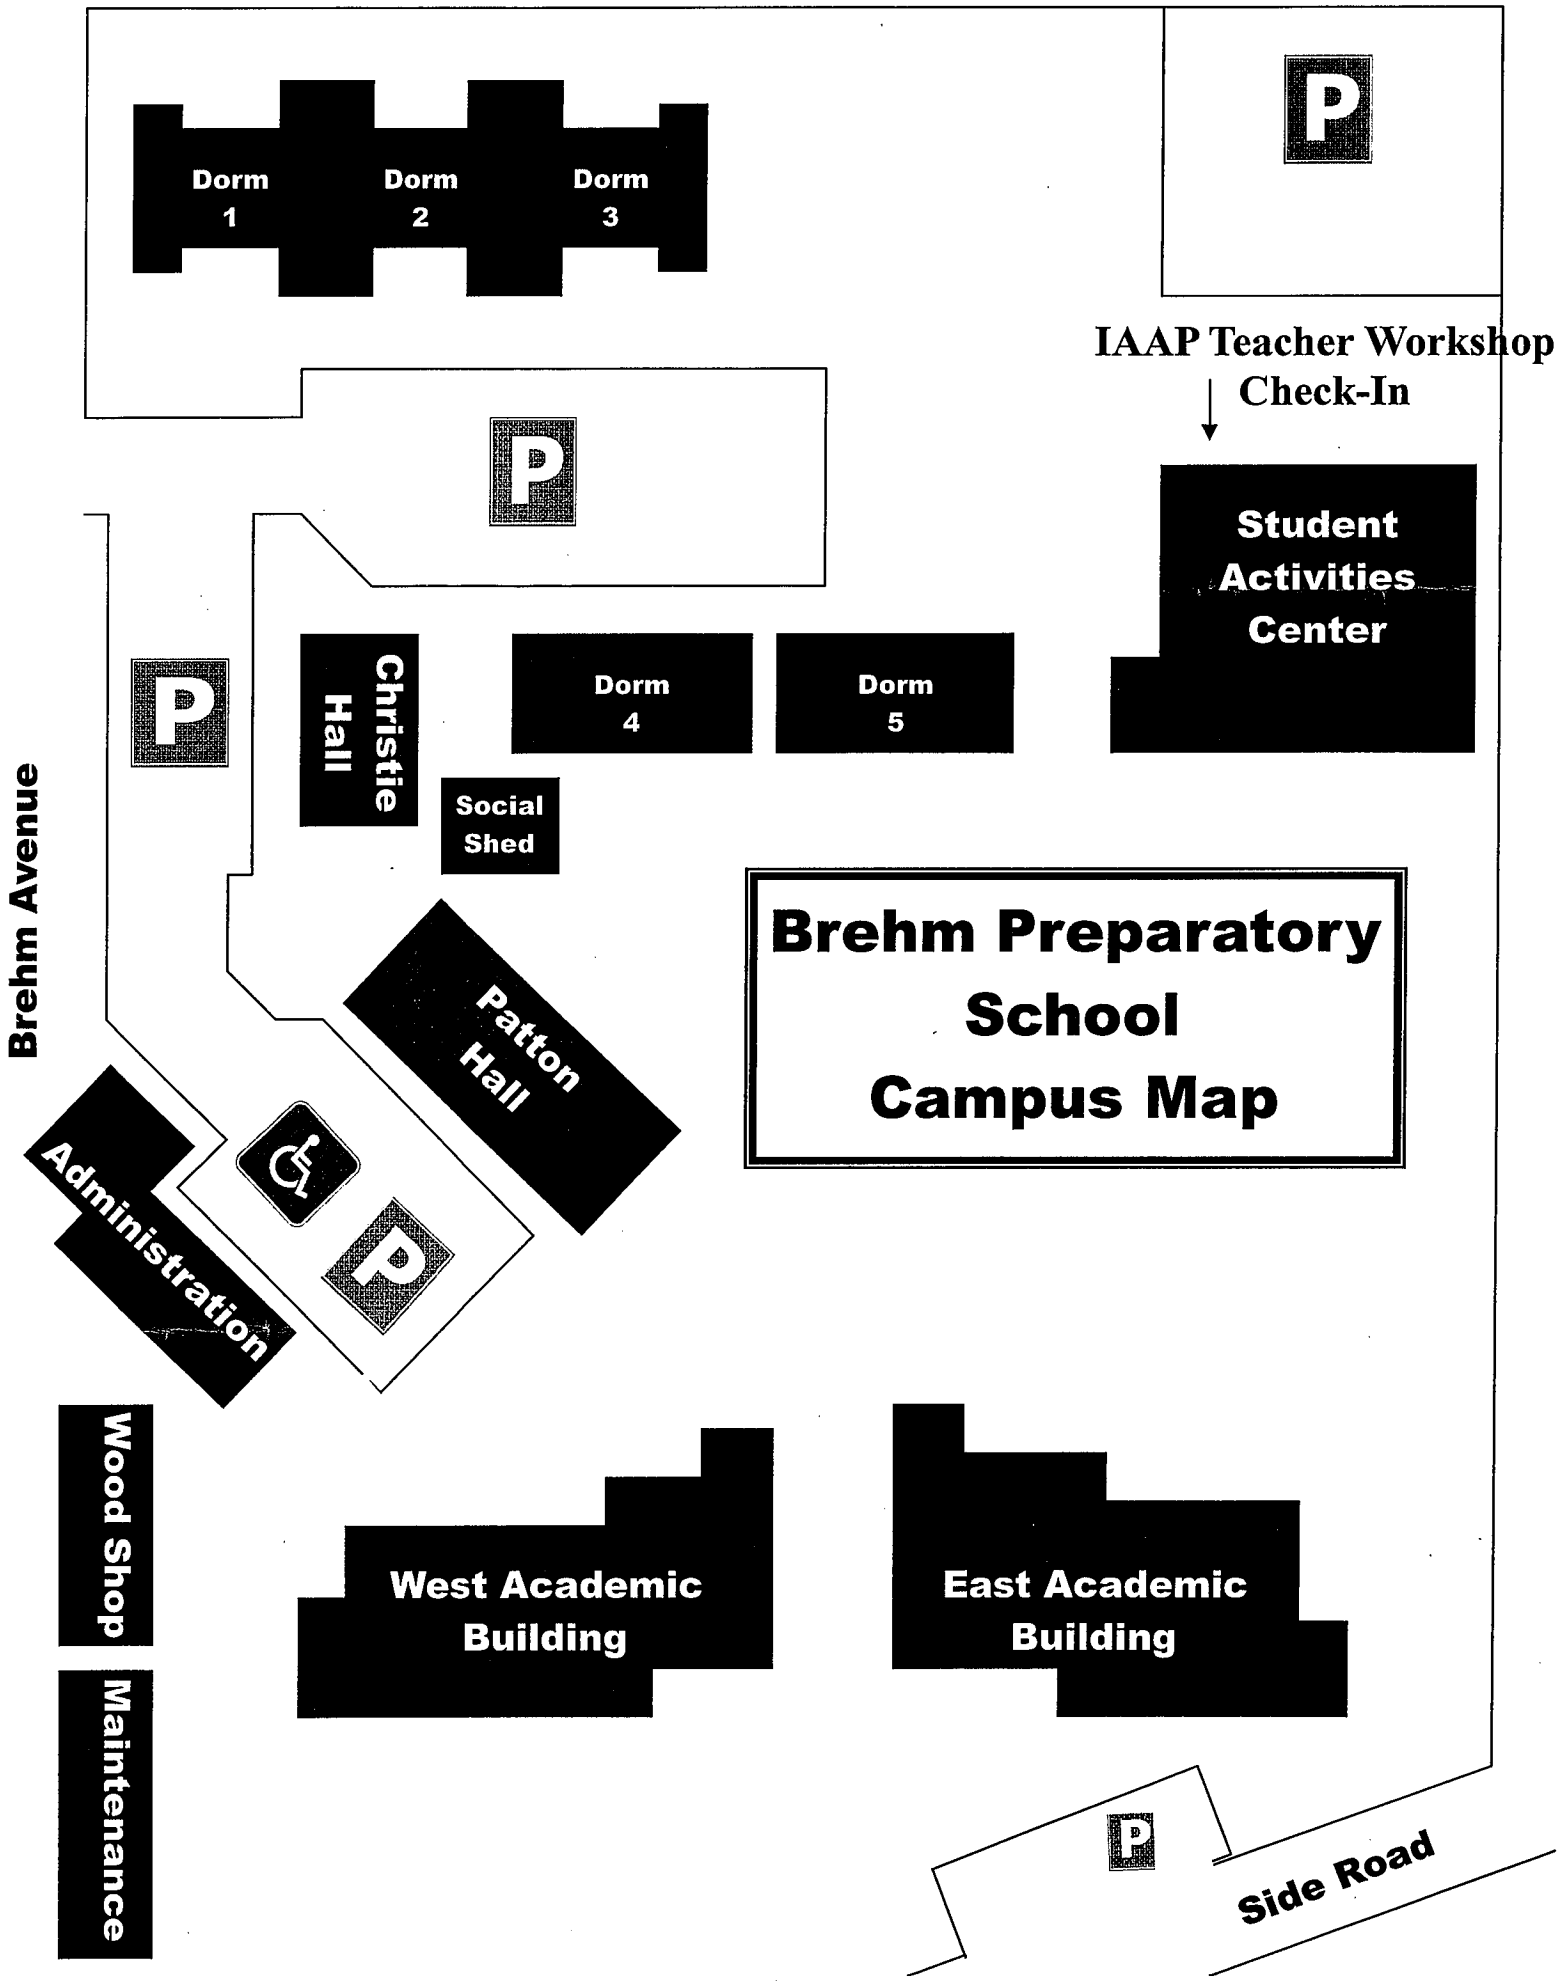

1245 East Grand Avenue

P

Dorm 1
Dorm 2
Dorm 3

IAAP Teacher Workshop
↓
Check-In

Student
Activities
Center

P

P

Christie
Hall

Dorm
4

Dorm
5

Social
Shed

Brehm Avenue

**Brehm Preparatory
School
Campus Map**

Patton
Hall

Administration

♿

P

Wood Shop

Maintenance

West Academic
Building

East Academic
Building

P

Side Road